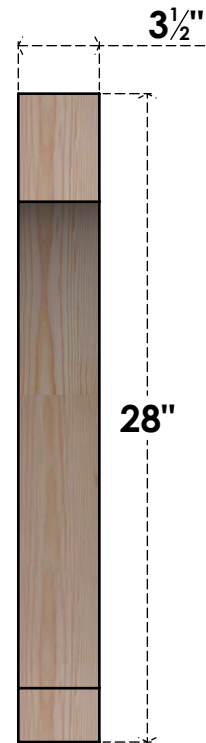

BRC04X24X28IMP00SDF

3 1/2"W X 24"D X 28"H IMPERIAL SMOOTH BRACE, DOUGLAS FIR

SIDE

FRONT

EKENA MILLWORK
 2300 WEST MAIN ST.
 CLARKSVILLE, TX 75426
 TOLL FREE: 866-607-0453
 WWW.EKENAMILLWORK.COM

NOTES

1. INSTALLATION TO BE COMPLETED IN ACCORDANCE WITH MANUFACTURER'S SPECIFICATIONS.
2. DRAWING MAY NOT BE TO SCALE
3. THIS DRAWING IS INTENDED FOR DESIGN AND PLANNING PURPOSES ONLY.
4. ALL INFORMATION CONTAINED HEREIN WAS CURRENT AT THE TIME OF DEVELOPMENT BUT MUST BE REVIEWED AND APPROVED BY THE PRODUCT MANUFACTURER TO BE CONSIDERED ACCURATE.
5. PRODUCTS ARE NOT KILN DRIED. THIS ITEM IS UNIQUE AND WILL CONTAIN THE NATURAL VARIATIONS THAT THE WOOD SPECIES OFFERS. THIS MAY RESULT IN VARIATIONS UP TO 1/4"