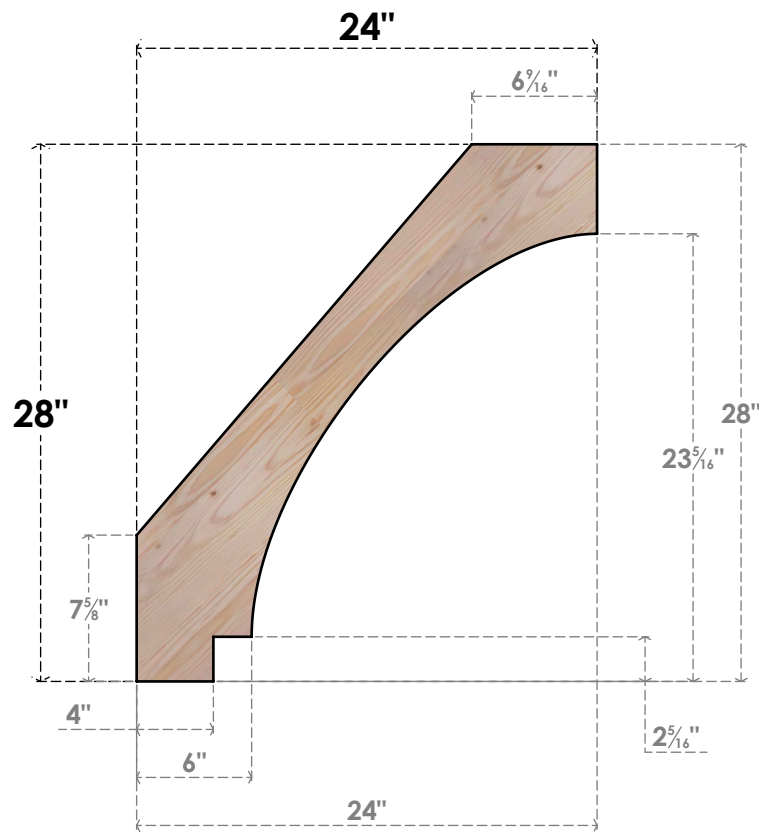

BRC04X24X28IMP00SDF

3 1/2"W X 24"D X 28"H IMPERIAL SMOOTH BRACE, DOUGLAS FIR

SIDE

FRONT

EKENA MILLWORK
 2300 WEST MAIN ST.
 CLARKSVILLE, TX 75426
 TOLL FREE: 866-607-0453
 WWW.EKENAMILLWORK.COM

NOTES

1. INSTALLATION TO BE COMPLETED IN ACCORDANCE WITH MANUFACTURER'S SPECIFICATIONS.
2. DRAWING MAY NOT BE TO SCALE
3. THIS DRAWING IS INTENDED FOR DESIGN AND PLANNING PURPOSES ONLY.
4. ALL INFORMATION CONTAINED HEREIN WAS CURRENT AT THE TIME OF DEVELOPMENT BUT MUST BE REVIEWED AND APPROVED BY THE PRODUCT MANUFACTURER TO BE CONSIDERED ACCURATE.
5. PRODUCTS ARE NOT KILN DRIED. THIS ITEM IS UNIQUE AND WILL CONTAIN THE NATURAL VARIATIONS THAT THE WOOD SPECIES OFFERS. THIS MAY RESULT IN VARIATIONS UP TO 1/4"